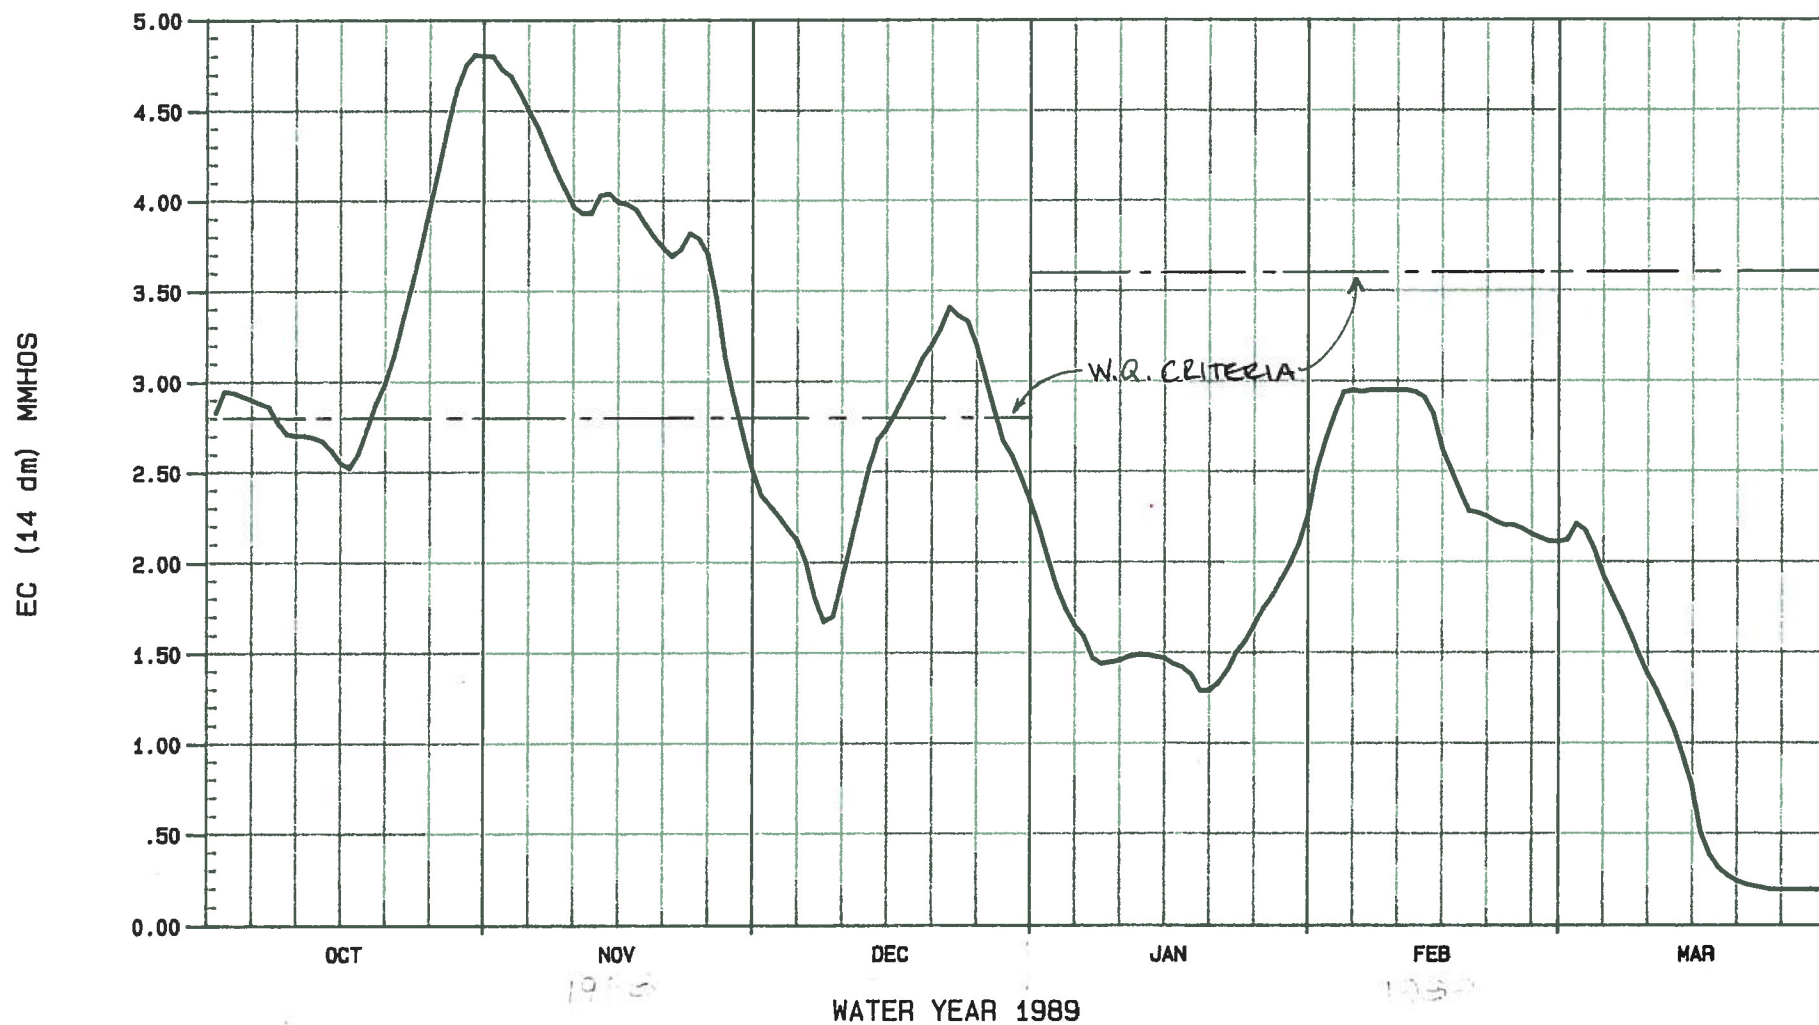

# NDWA Sacramento River @ Emmaton