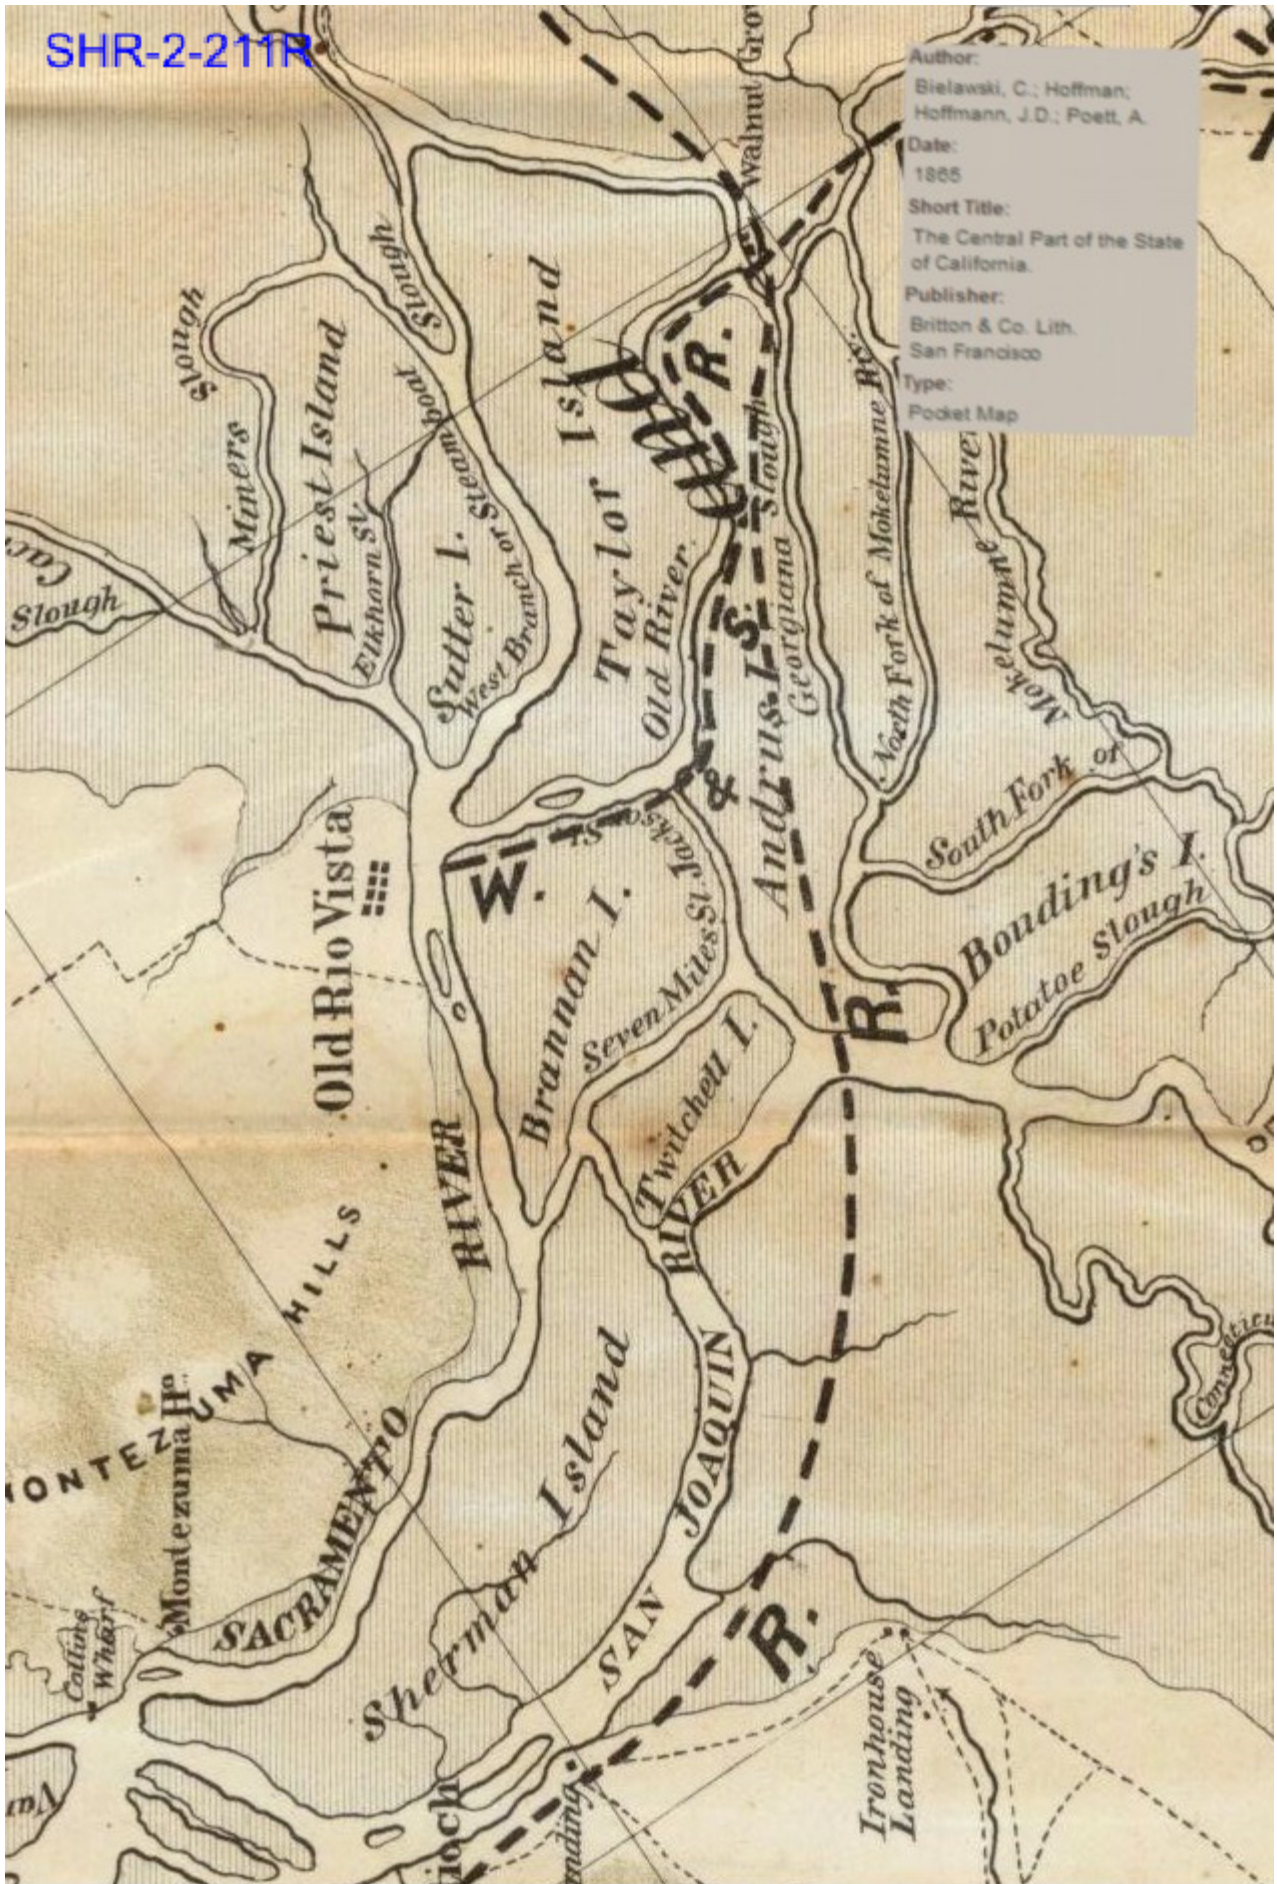

SHR-2-211R

Author:  
Bielawski, C.; Hoffman;  
Hoffmann, J.D.; Poett, A.  
Date:  
1865  
Short Title:  
The Central Part of the State  
of California.  
Publisher:  
Britton & Co. Lith.  
San Francisco  
Type:  
Pocket Map

Miners Slough  
Priest Island  
Elkhorn Slough  
Sutter I.  
Wagon Branch or Steamboat  
Taylor Island  
Taylor River  
Old River  
Andrus I.  
Georgia Slough  
North Fork of Mokeelumne R.  
Mokeelumne River  
South Fork of  
Bonding's I.  
Potatoe Slough  
Brannan I.  
Seven Miles Slough  
Twitchell I.  
Sherman Island  
SAN JOAQUIN R.  
SACRAMENTO R.  
Montezuma Hills  
Old Rio Vista  
Montezuma H.  
Collins Wharf  
Ironhouse Landing