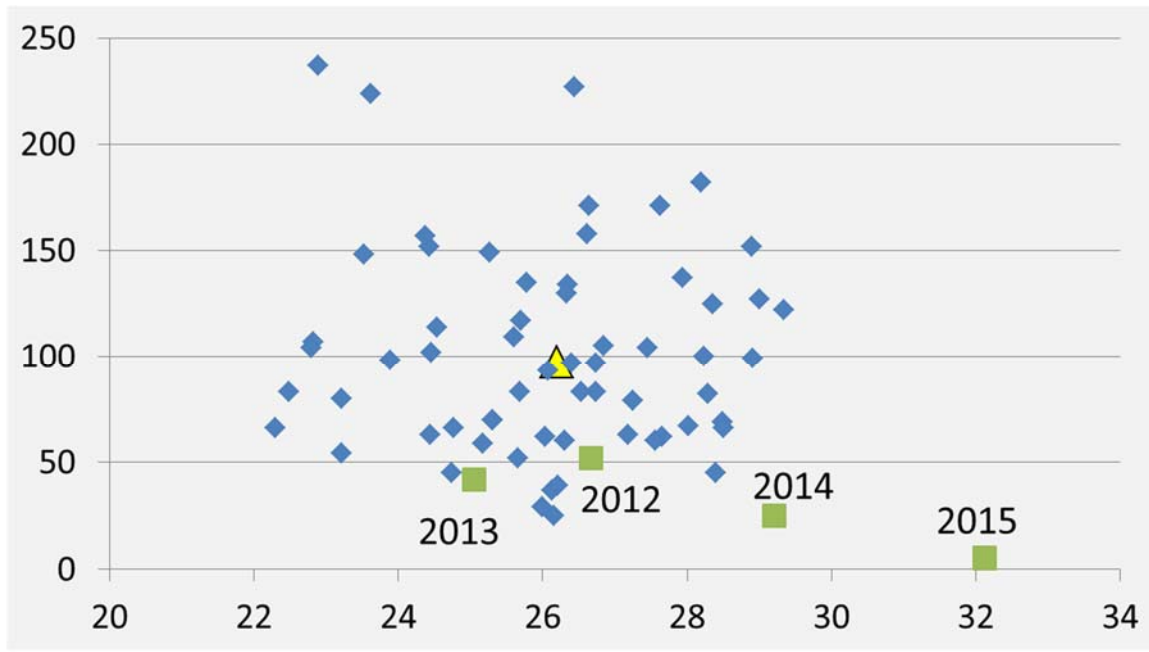

Figure 5 - Sierra Snowpack v. Winter Temperature (1950-2015)

Sierra Winter (DJF) Average Minimum Temperature (degrees Fahrenheit)