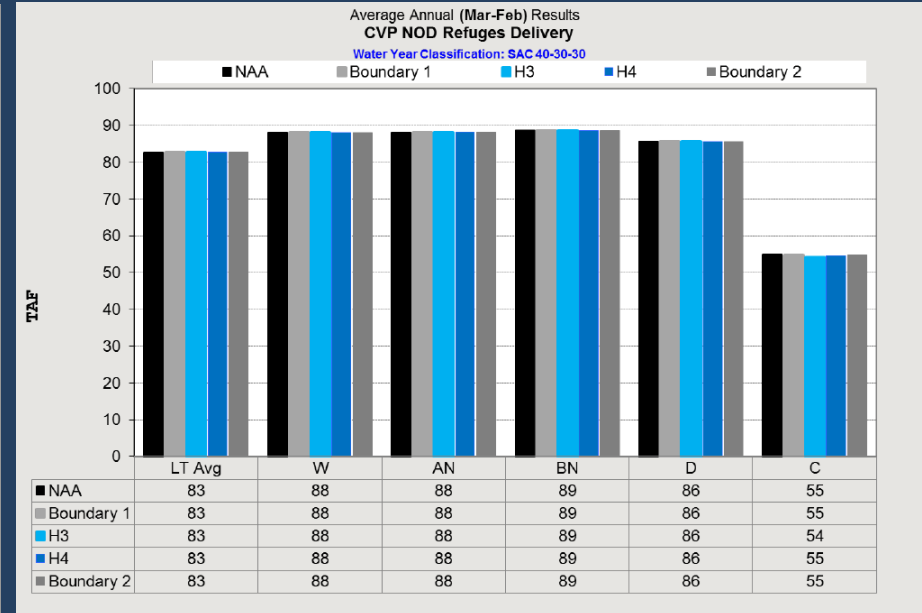

Deliveries to NOD Refuges

MBK

California Water Fix

Data from CALSIM_MBK_NAA.zip is presented as MBK_NAA
 Data from CALSIM_MBK_Alternative 4A.zip is presented as MBK_4A
 Data from CALSIM_MBK_Alternative_4A_DO.zip is presented as MBK_4A_DO