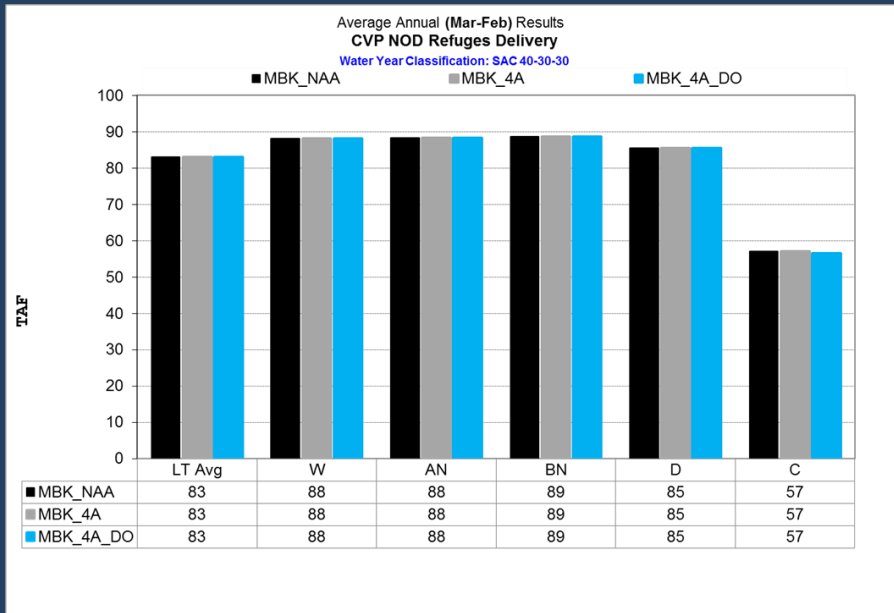

Deliveries to NOD Refuges

MBK

California Water Fix

Data from CALSIM_MBK_NAA.zip is presented as MBK_NAA
 Data from CALSIM_MBK_Alternative 4A.zip is presented as MBK_4A
 Data from CALSIM_MBK_Alternative_4A_DO.zip is presented as MBK_4A_DO