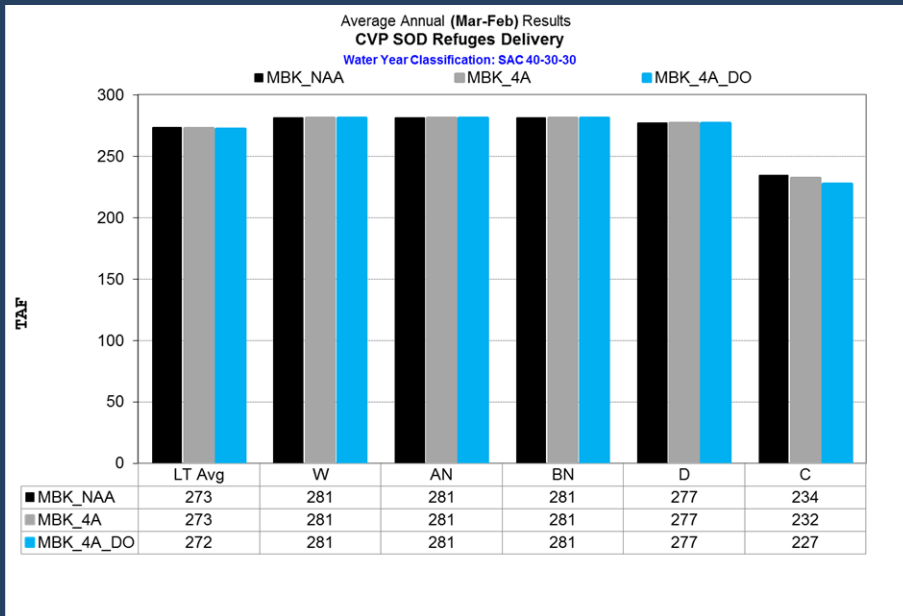

Deliveries to SOD Refuges

MBK

California Water Fix

Data from CALSIM_MBK_NAA.zip is presented as MBK_NAA
 Data from CALSIM_MBK_Alternative 4A.zip is presented as MBK_4A
 Data from CALSIM_MBK_Alternative_4A_DO.zip is presented as MBK_4A_DO