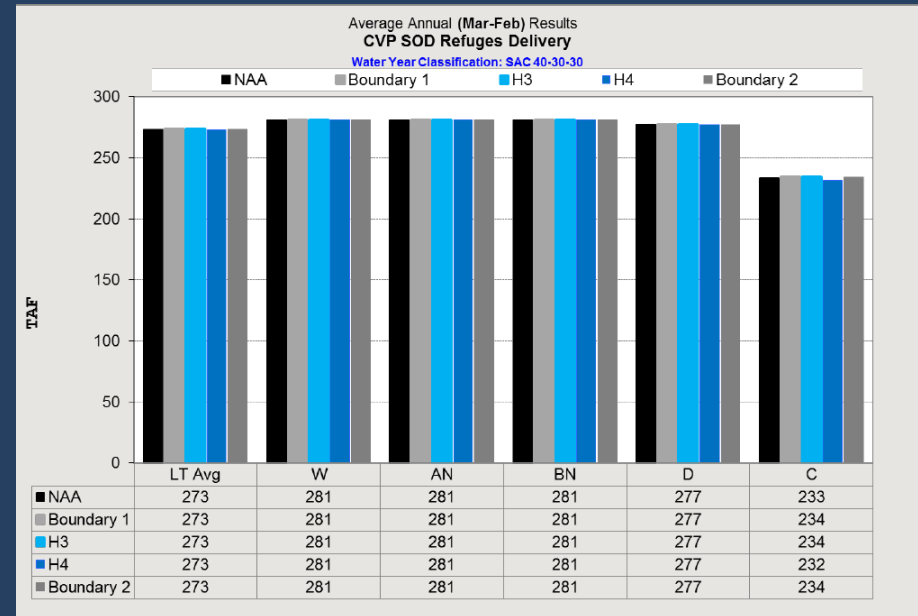

Deliveries to SOD Refuges

MBK

California Water Fix

Data from CALSIM_MBK_NAA.zip is presented as MBK_NAA
 Data from CALSIM_MBK_Alternative 4A.zip is presented as MBK_4A
 Data from CALSIM_MBK_Alternative_4A_DO.zip is presented as MBK_4A_DO