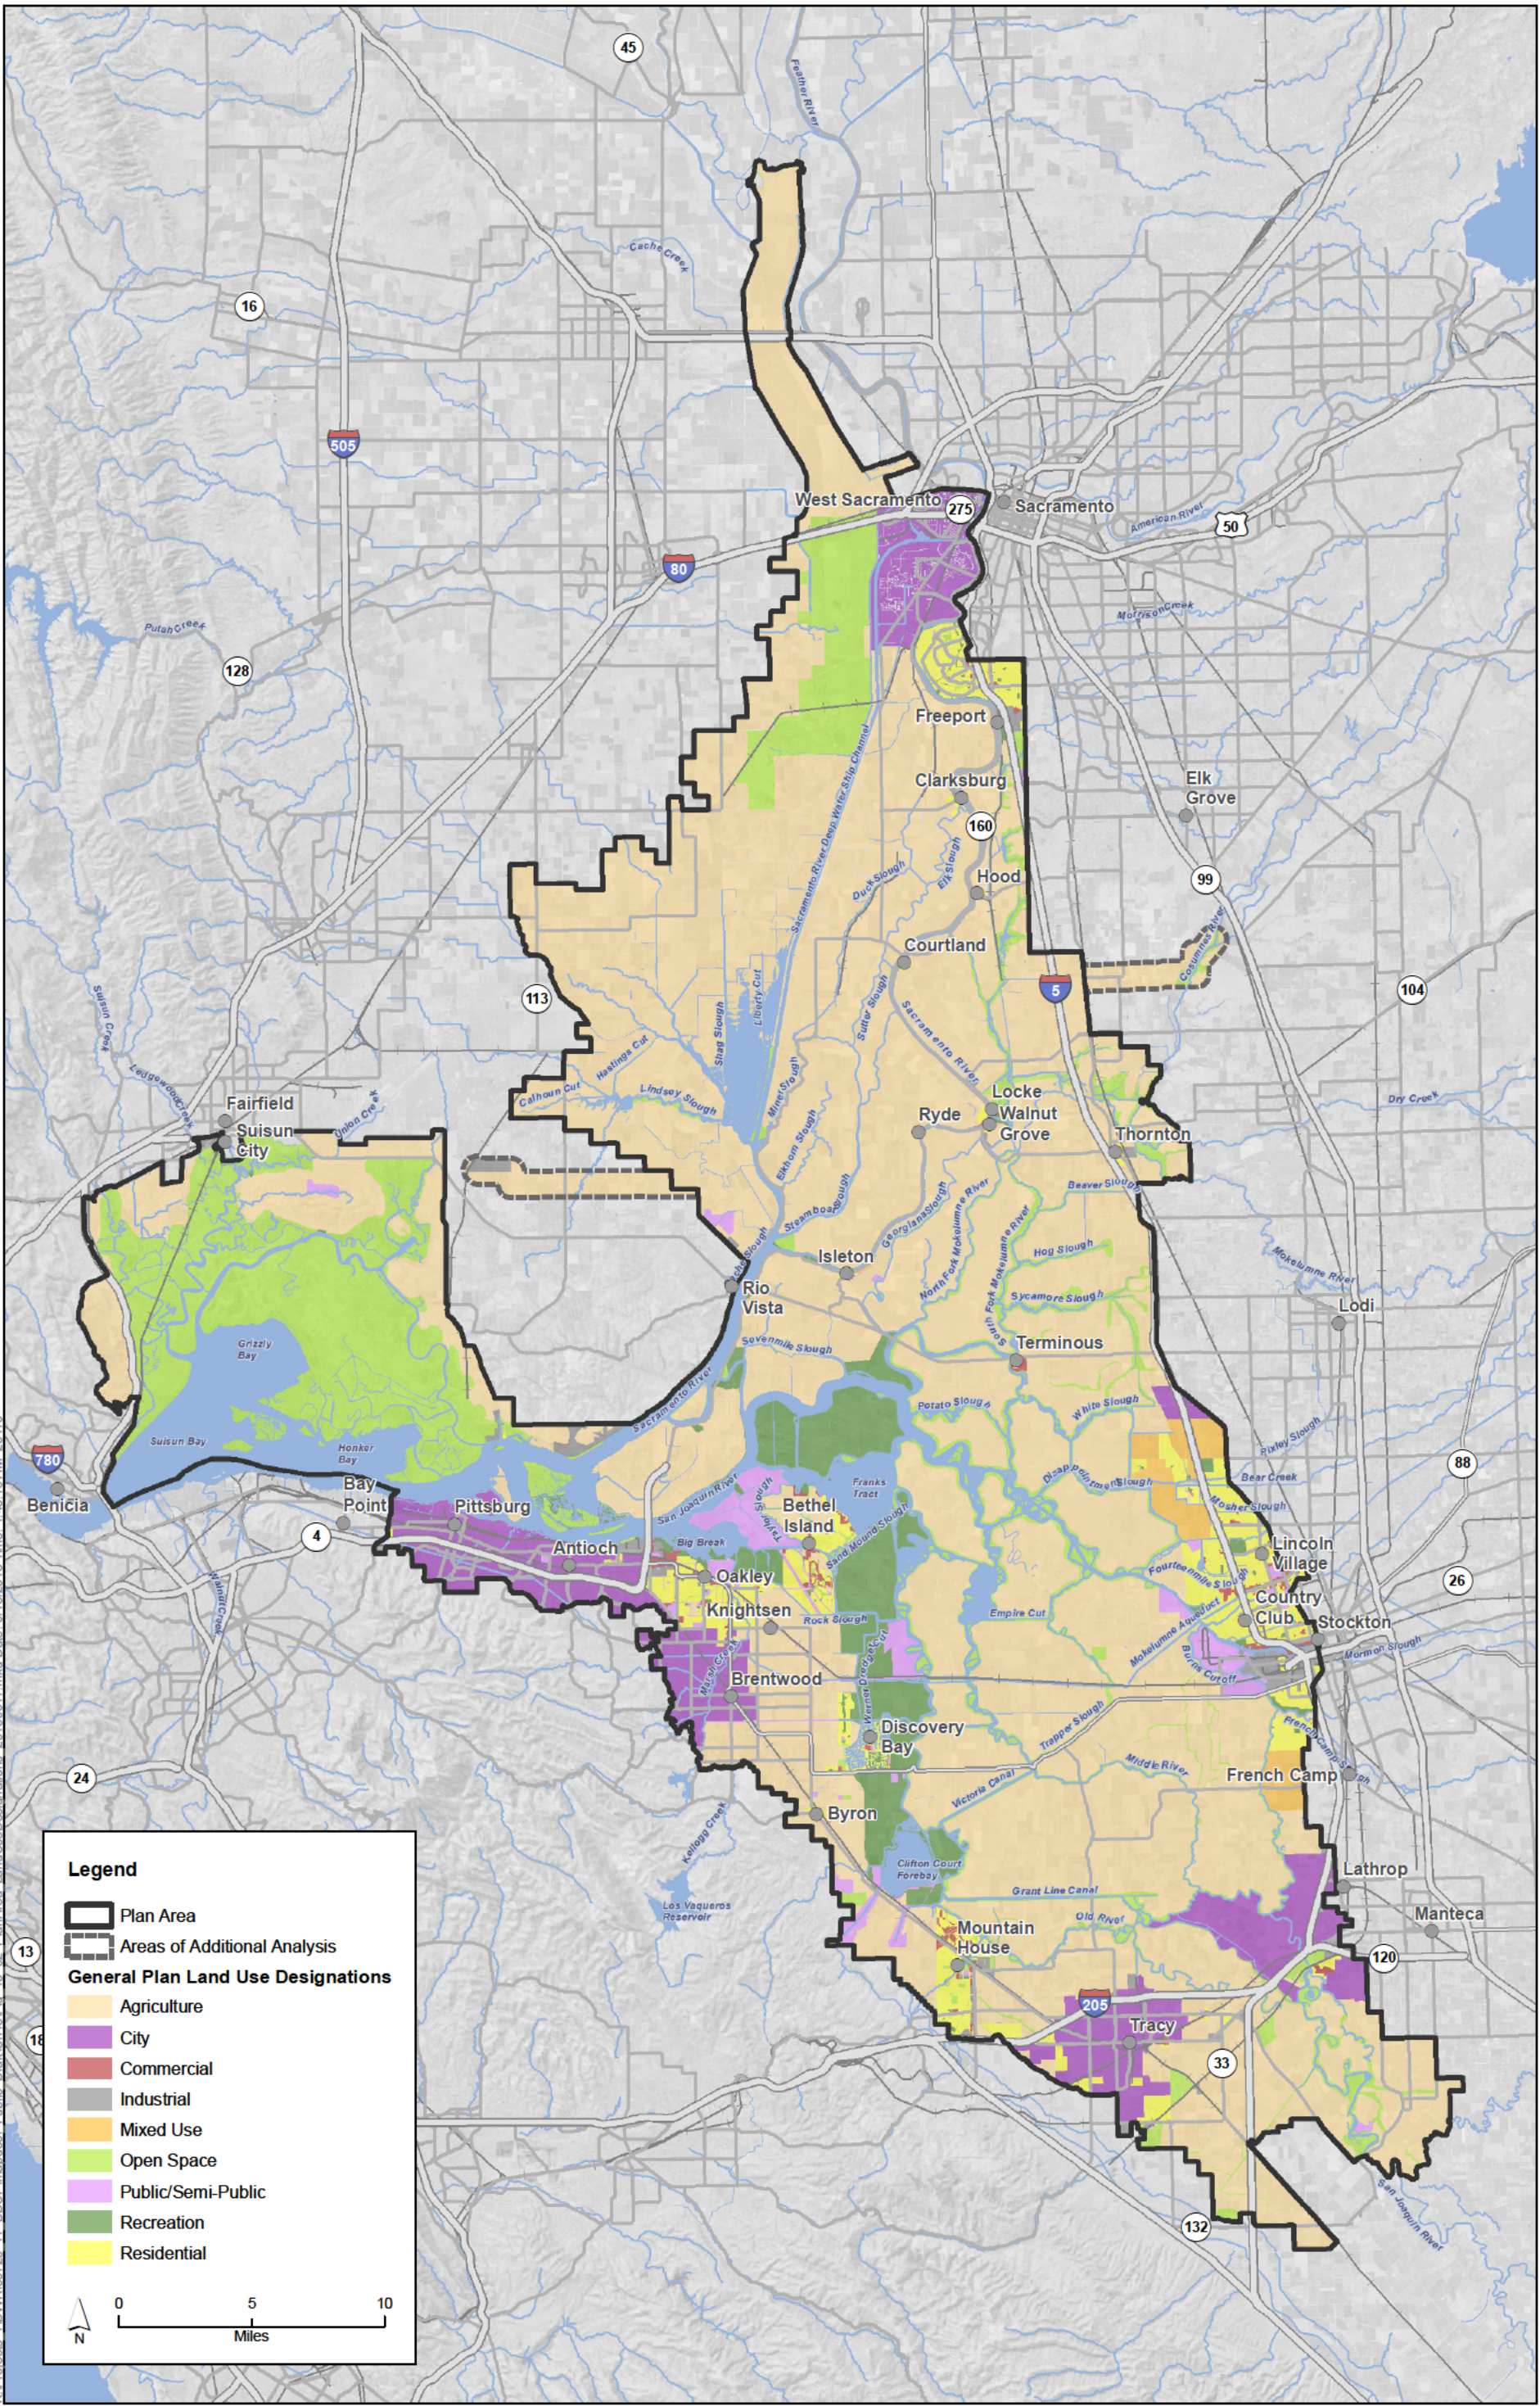

K:\Projects\1\DW\00728\_11\_BDC\Plan\doc\Public\_Draft\Ch13\Fig\_13\_01\_Primary\_Secondary\_Zones\_20130926.mxd Date: 9/26/2013 Time: 8:25:17 PM 25110

Sources: Plan Area, ICF 2012; Suisun Marsh, BCDC 2011; Delta Primary Zone, DWR 2011; Yolo Bypass, ICF 2012

**Figure 13-1**  
Statutory Delta and Plan Area

K:\Projects\1\DW\00728\_11\_BDC\PlanArea\_LandUseDesignations\_20130917.mxd Date: 9/18/2013 Time: 1:43:16 AM 25110

Sources: Plan Area, ICF 2012; Land Use, ICFI 2012.

**Figure 13-2**  
**Generalized Land Use Designations within the Plan Area**