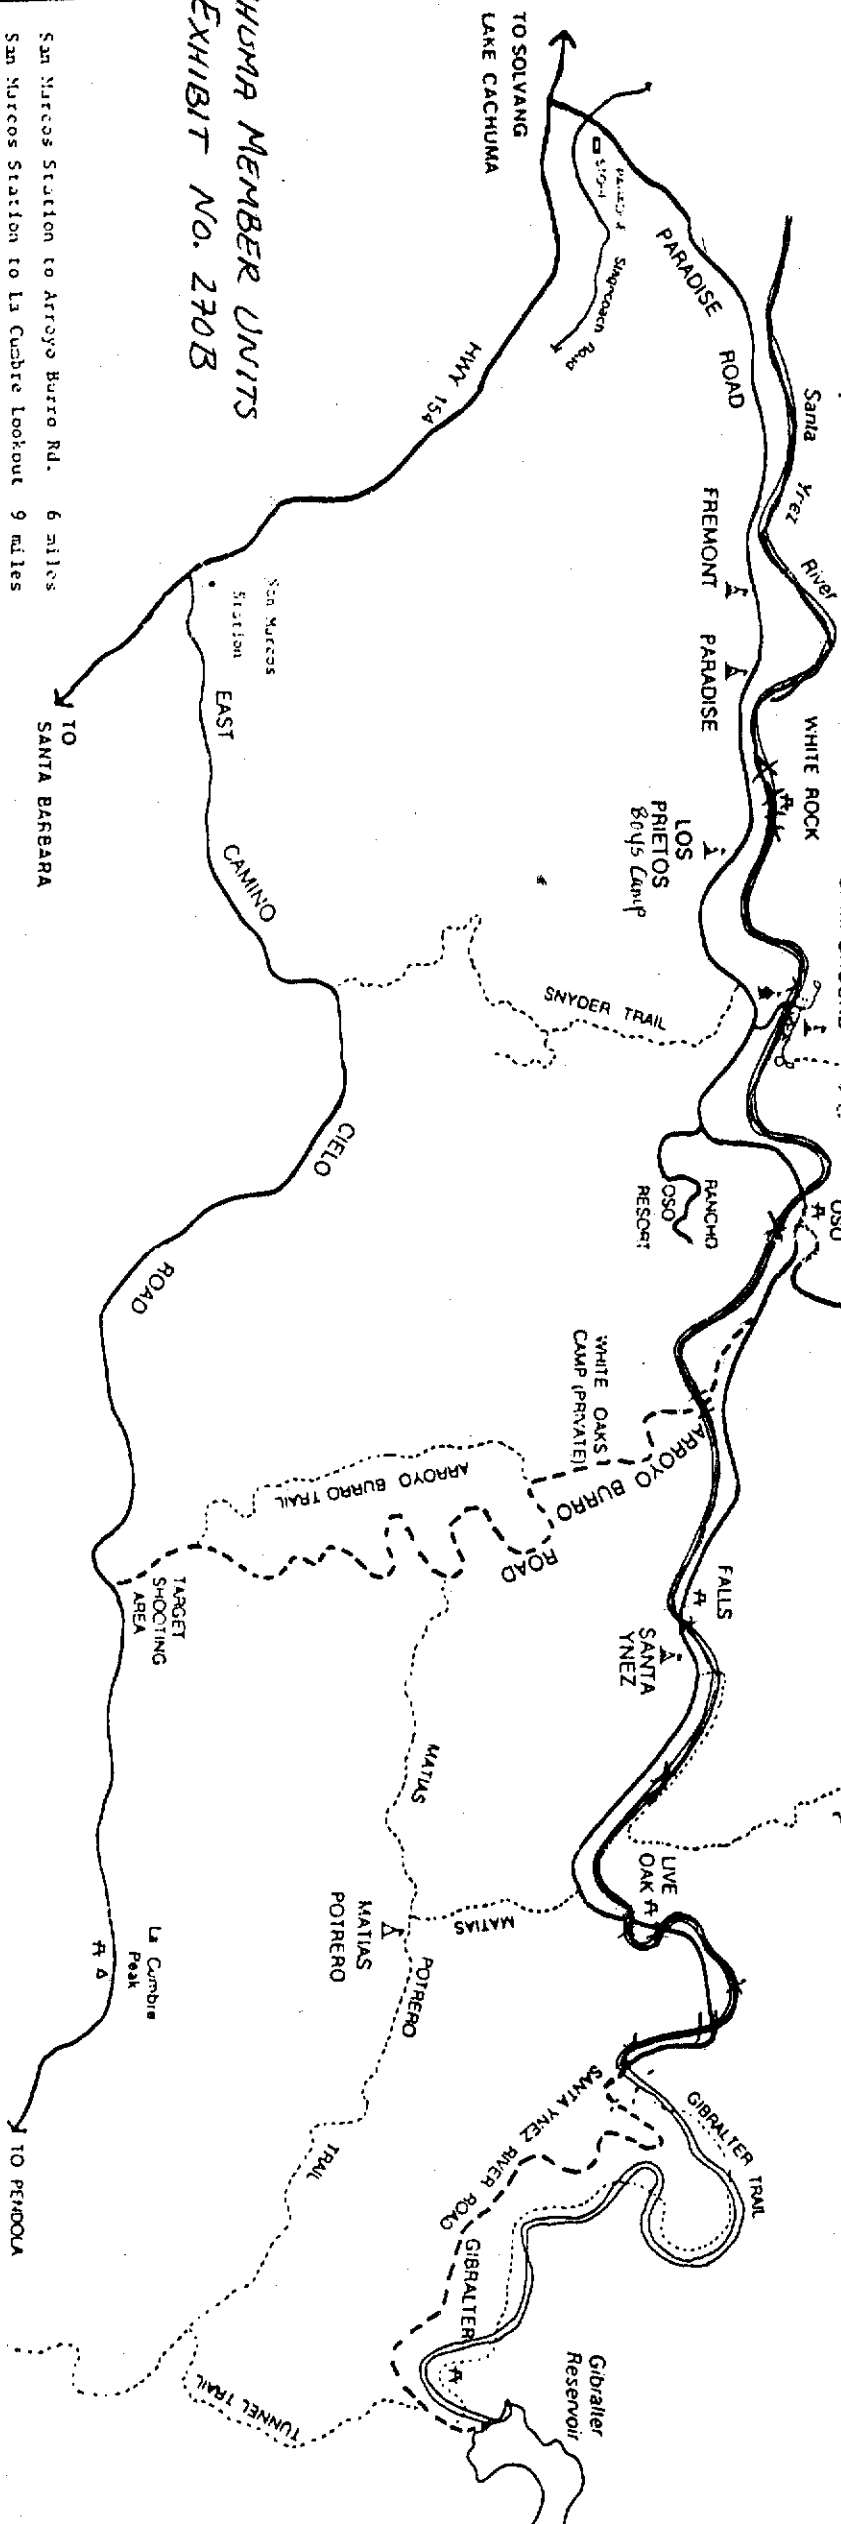

# LOWER SANTA YNEZ RECREATION AREA

X = Planting locations

LEGEND	
⊠	CAMPGROUND
⊕	PICNIC AREA
⊔	TRAIL CAMP
—	PAVED ROAD
- - -	DIRT ROAD
⋯	TRAIL
⌒	LOCKED GATE
~	RIVER
▲	LOS PRIETOS RANGER STATION

*CACHUMA MEMBER UNITS  
EXHIBIT NO. 270B*

San Marcos Station to Arroyo Burro Rd. 6 miles  
San Marcos Station to La Cumbre Lookout 9 miles

TO SANTA BARBARA

TO PERDOLA