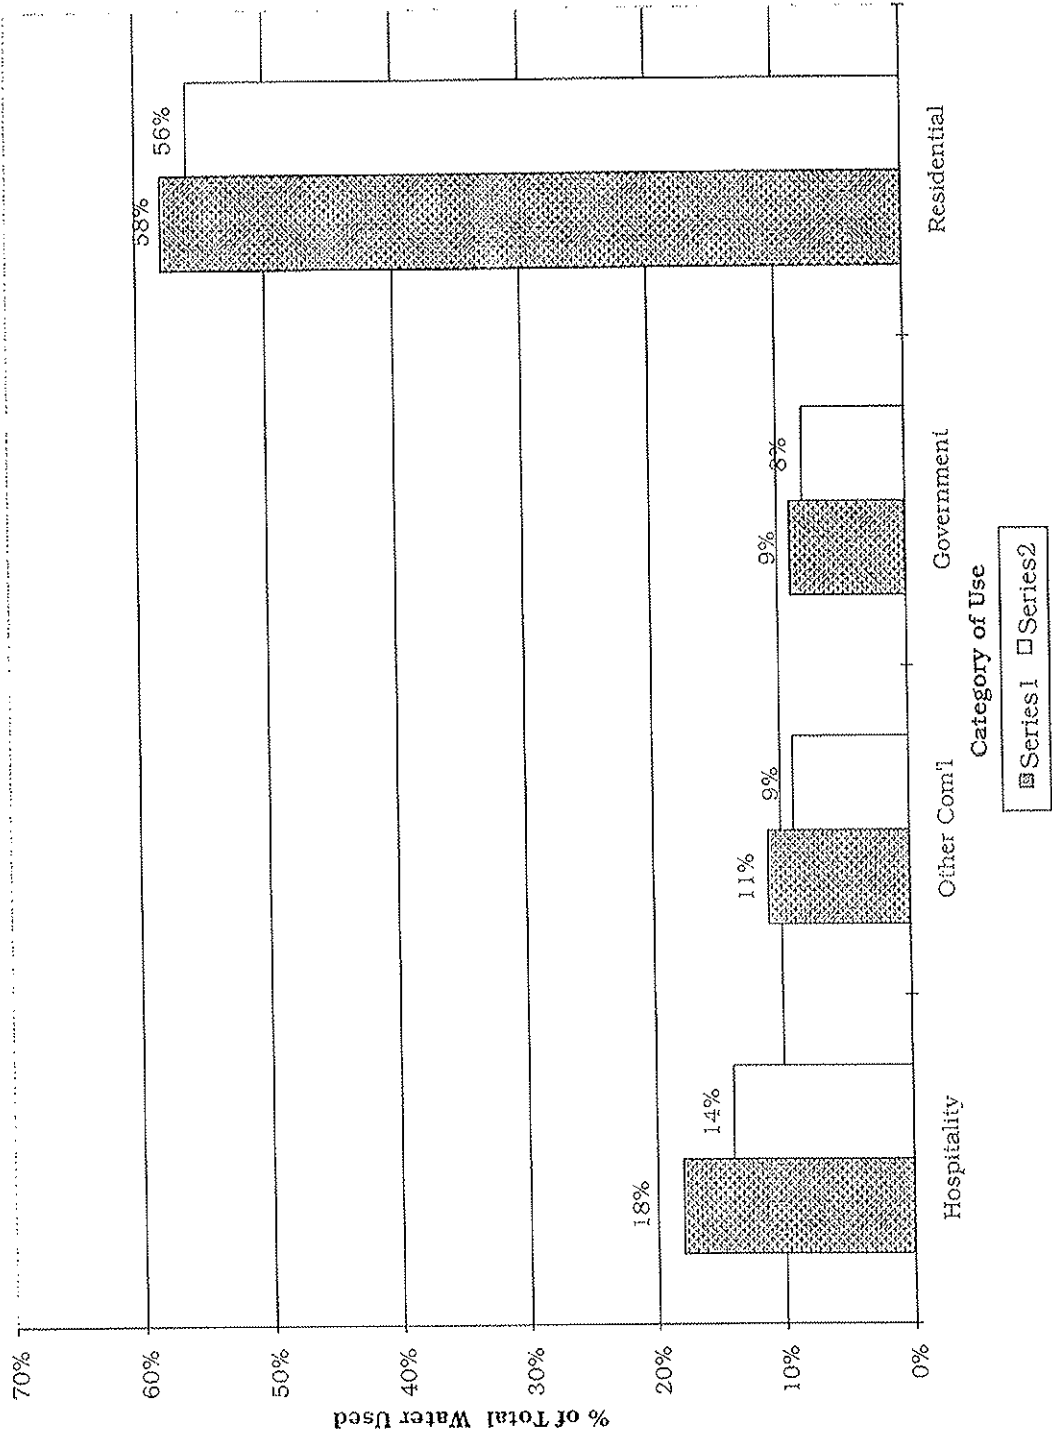

Monterey County Hospitality Association
Comparative Water Use by Percentage of Total Water Used
 Years Ended June 30, 1988 and 1997

Prepared By
 Bob McKenzie
 from Cal-Am and
 MPWMD data

Series 1 is 1988
 Series 2 is 1997