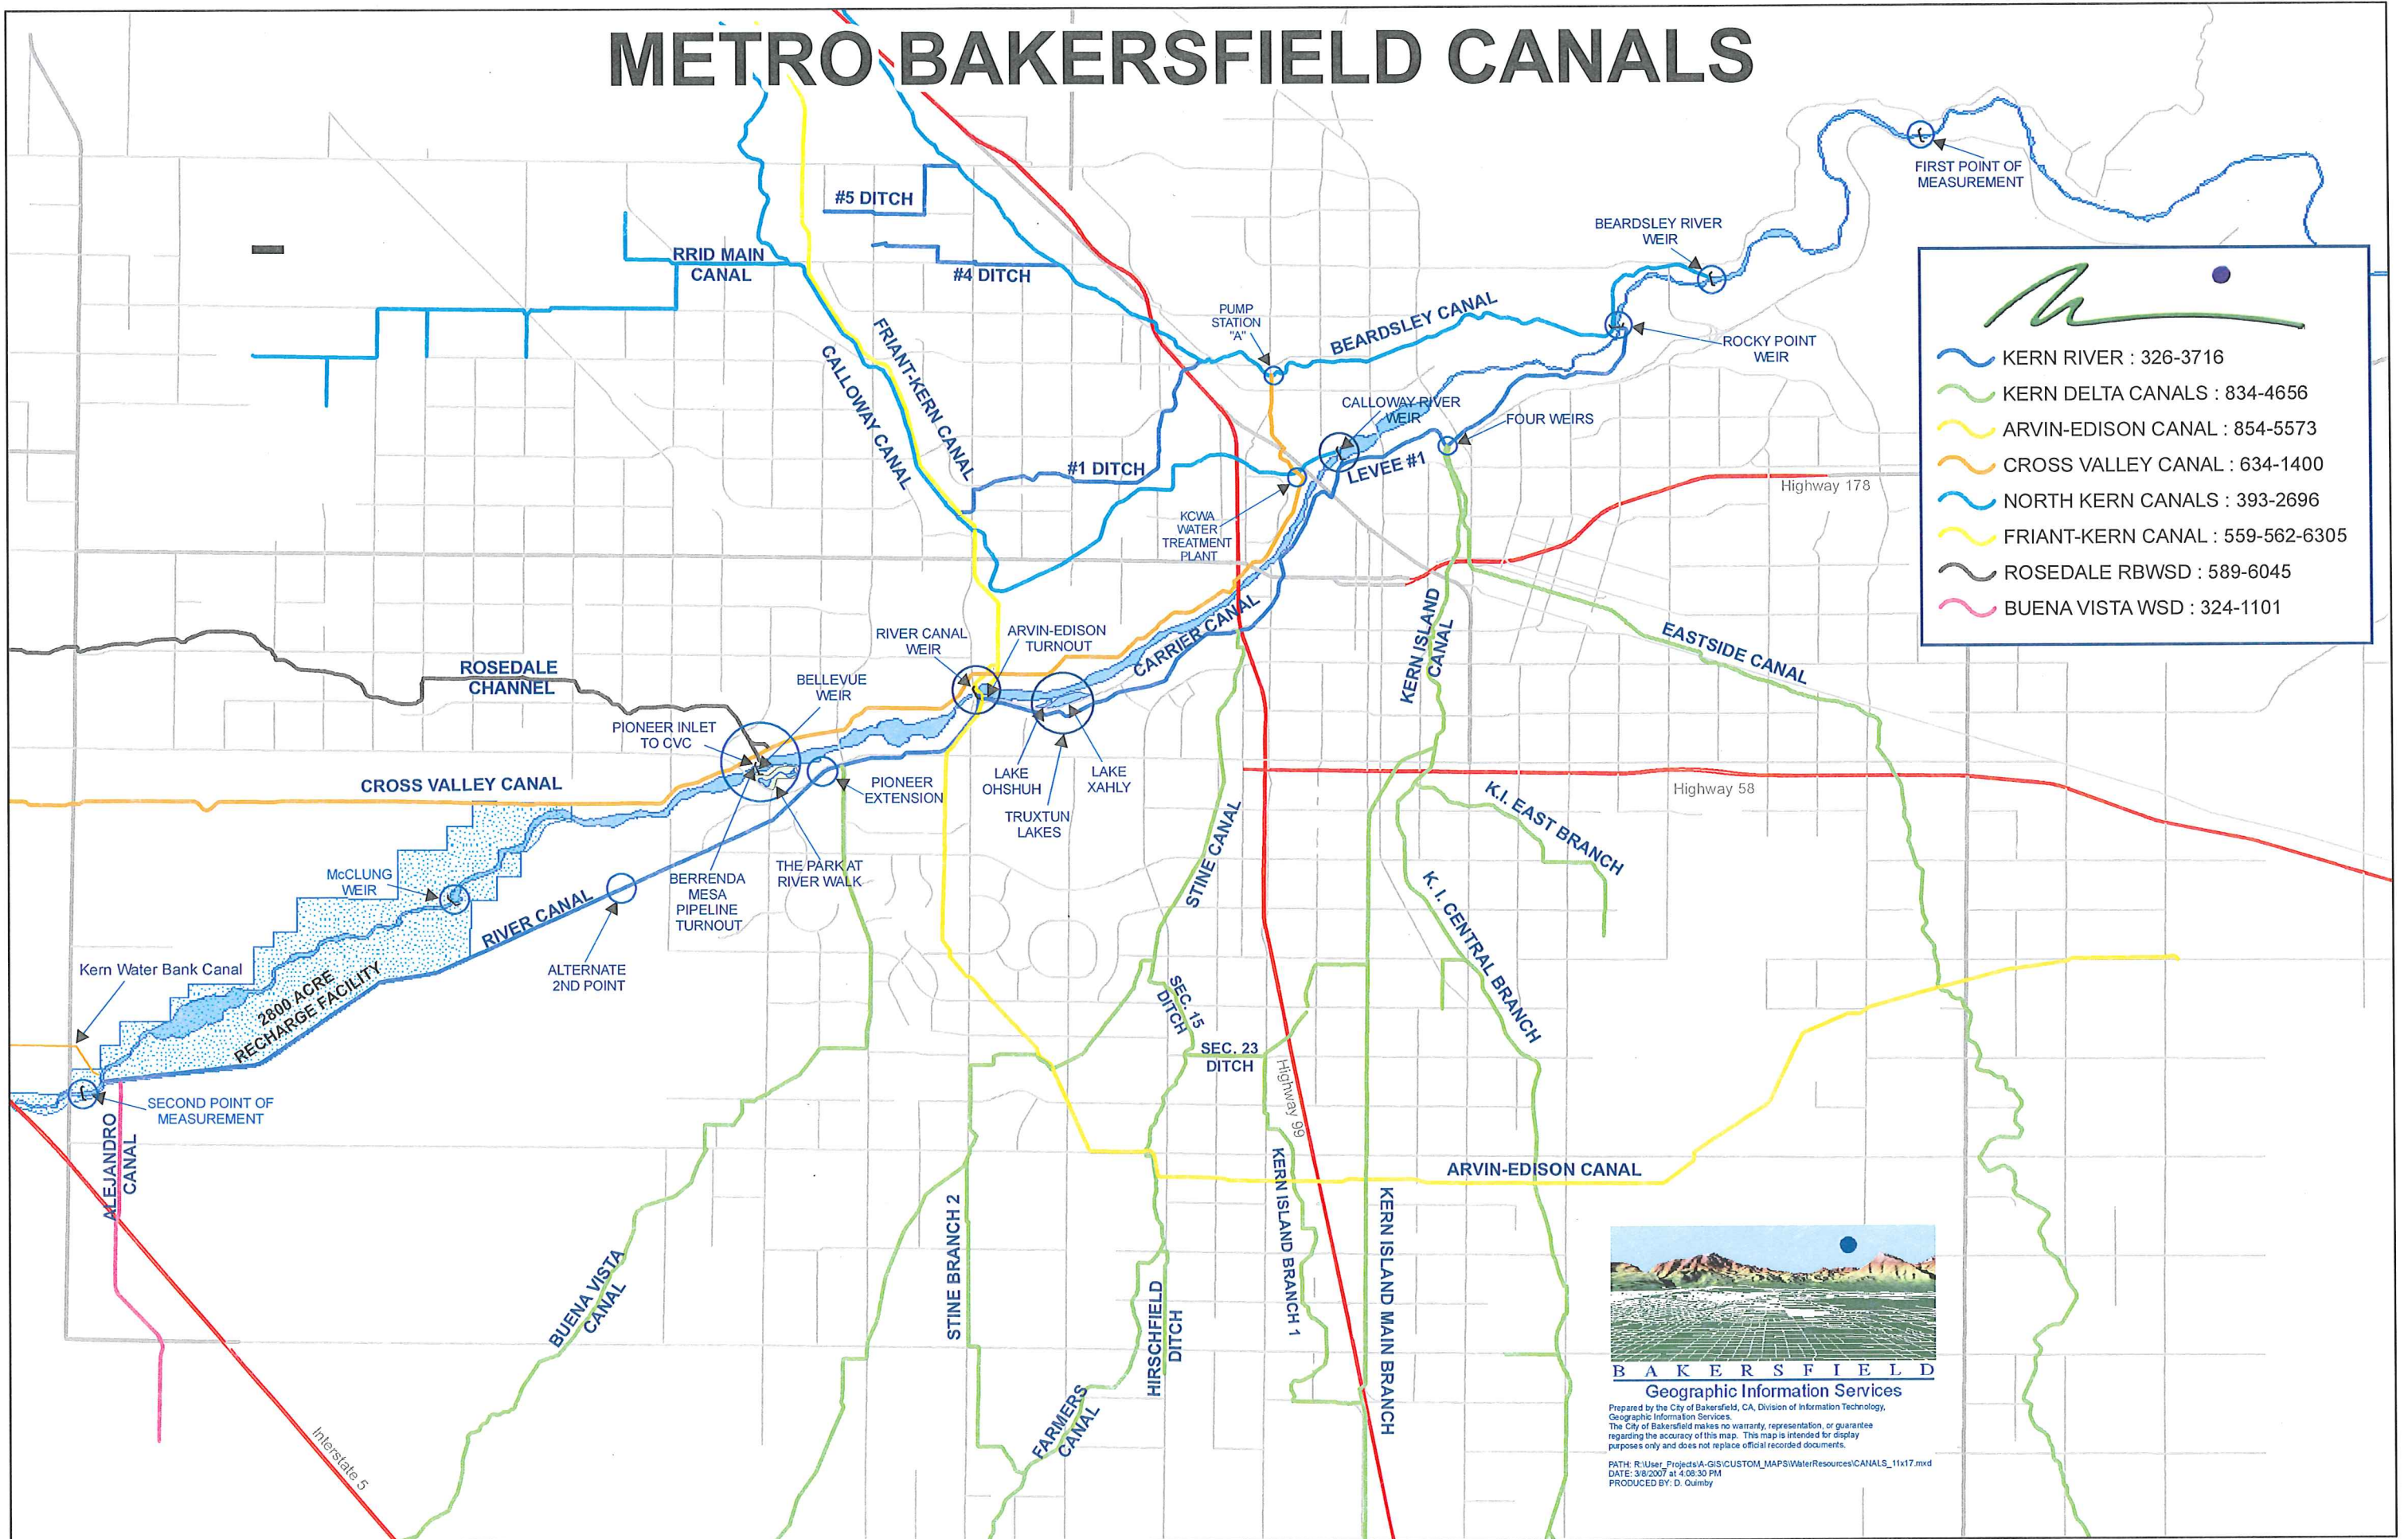

METRO BAKERSFIELD CANALS

- KERN RIVER : 326-3716
- KERN DELTA CANALS : 834-4656
- ARVIN-EDISON CANAL : 854-5573
- CROSS VALLEY CANAL : 634-1400
- NORTH KERN CANALS : 393-2696
- FRIANT-KERN CANAL : 559-562-6305
- ROSEDALE RBWSD : 589-6045
- BUENA VISTA WSD : 324-1101

BAKERSFIELD
Geographic Information Services

PATH: R:\User_P\Projects\A-GIS\CUSTOM_MAPS\WaterResources\CANALS_11x17.mxd
DATE: 3/8/2007 at 4:08:30 PM
PRODUCED BY: D. Oumby